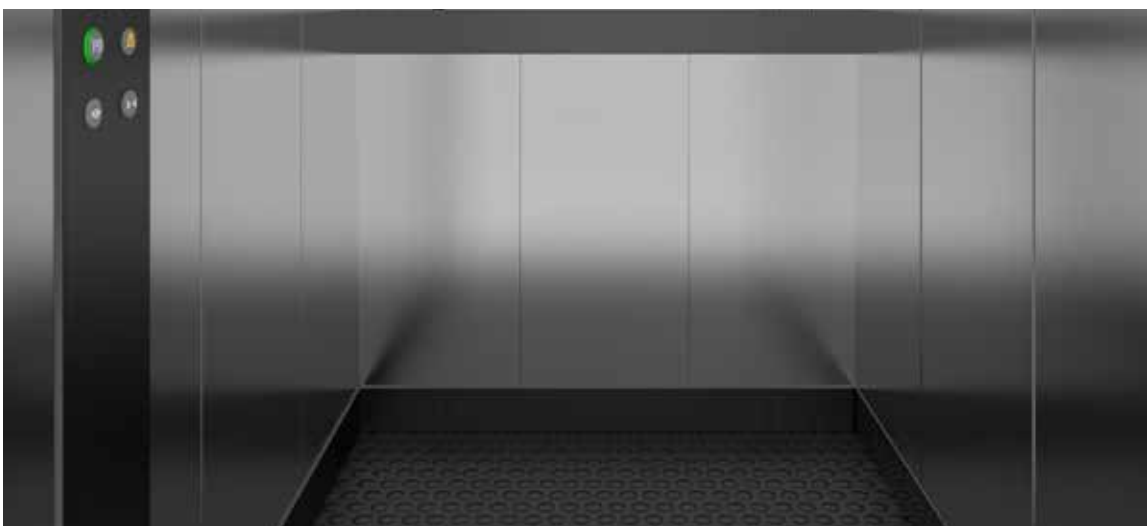

Idea

I-01D

P. 50

P. 51

P. 52